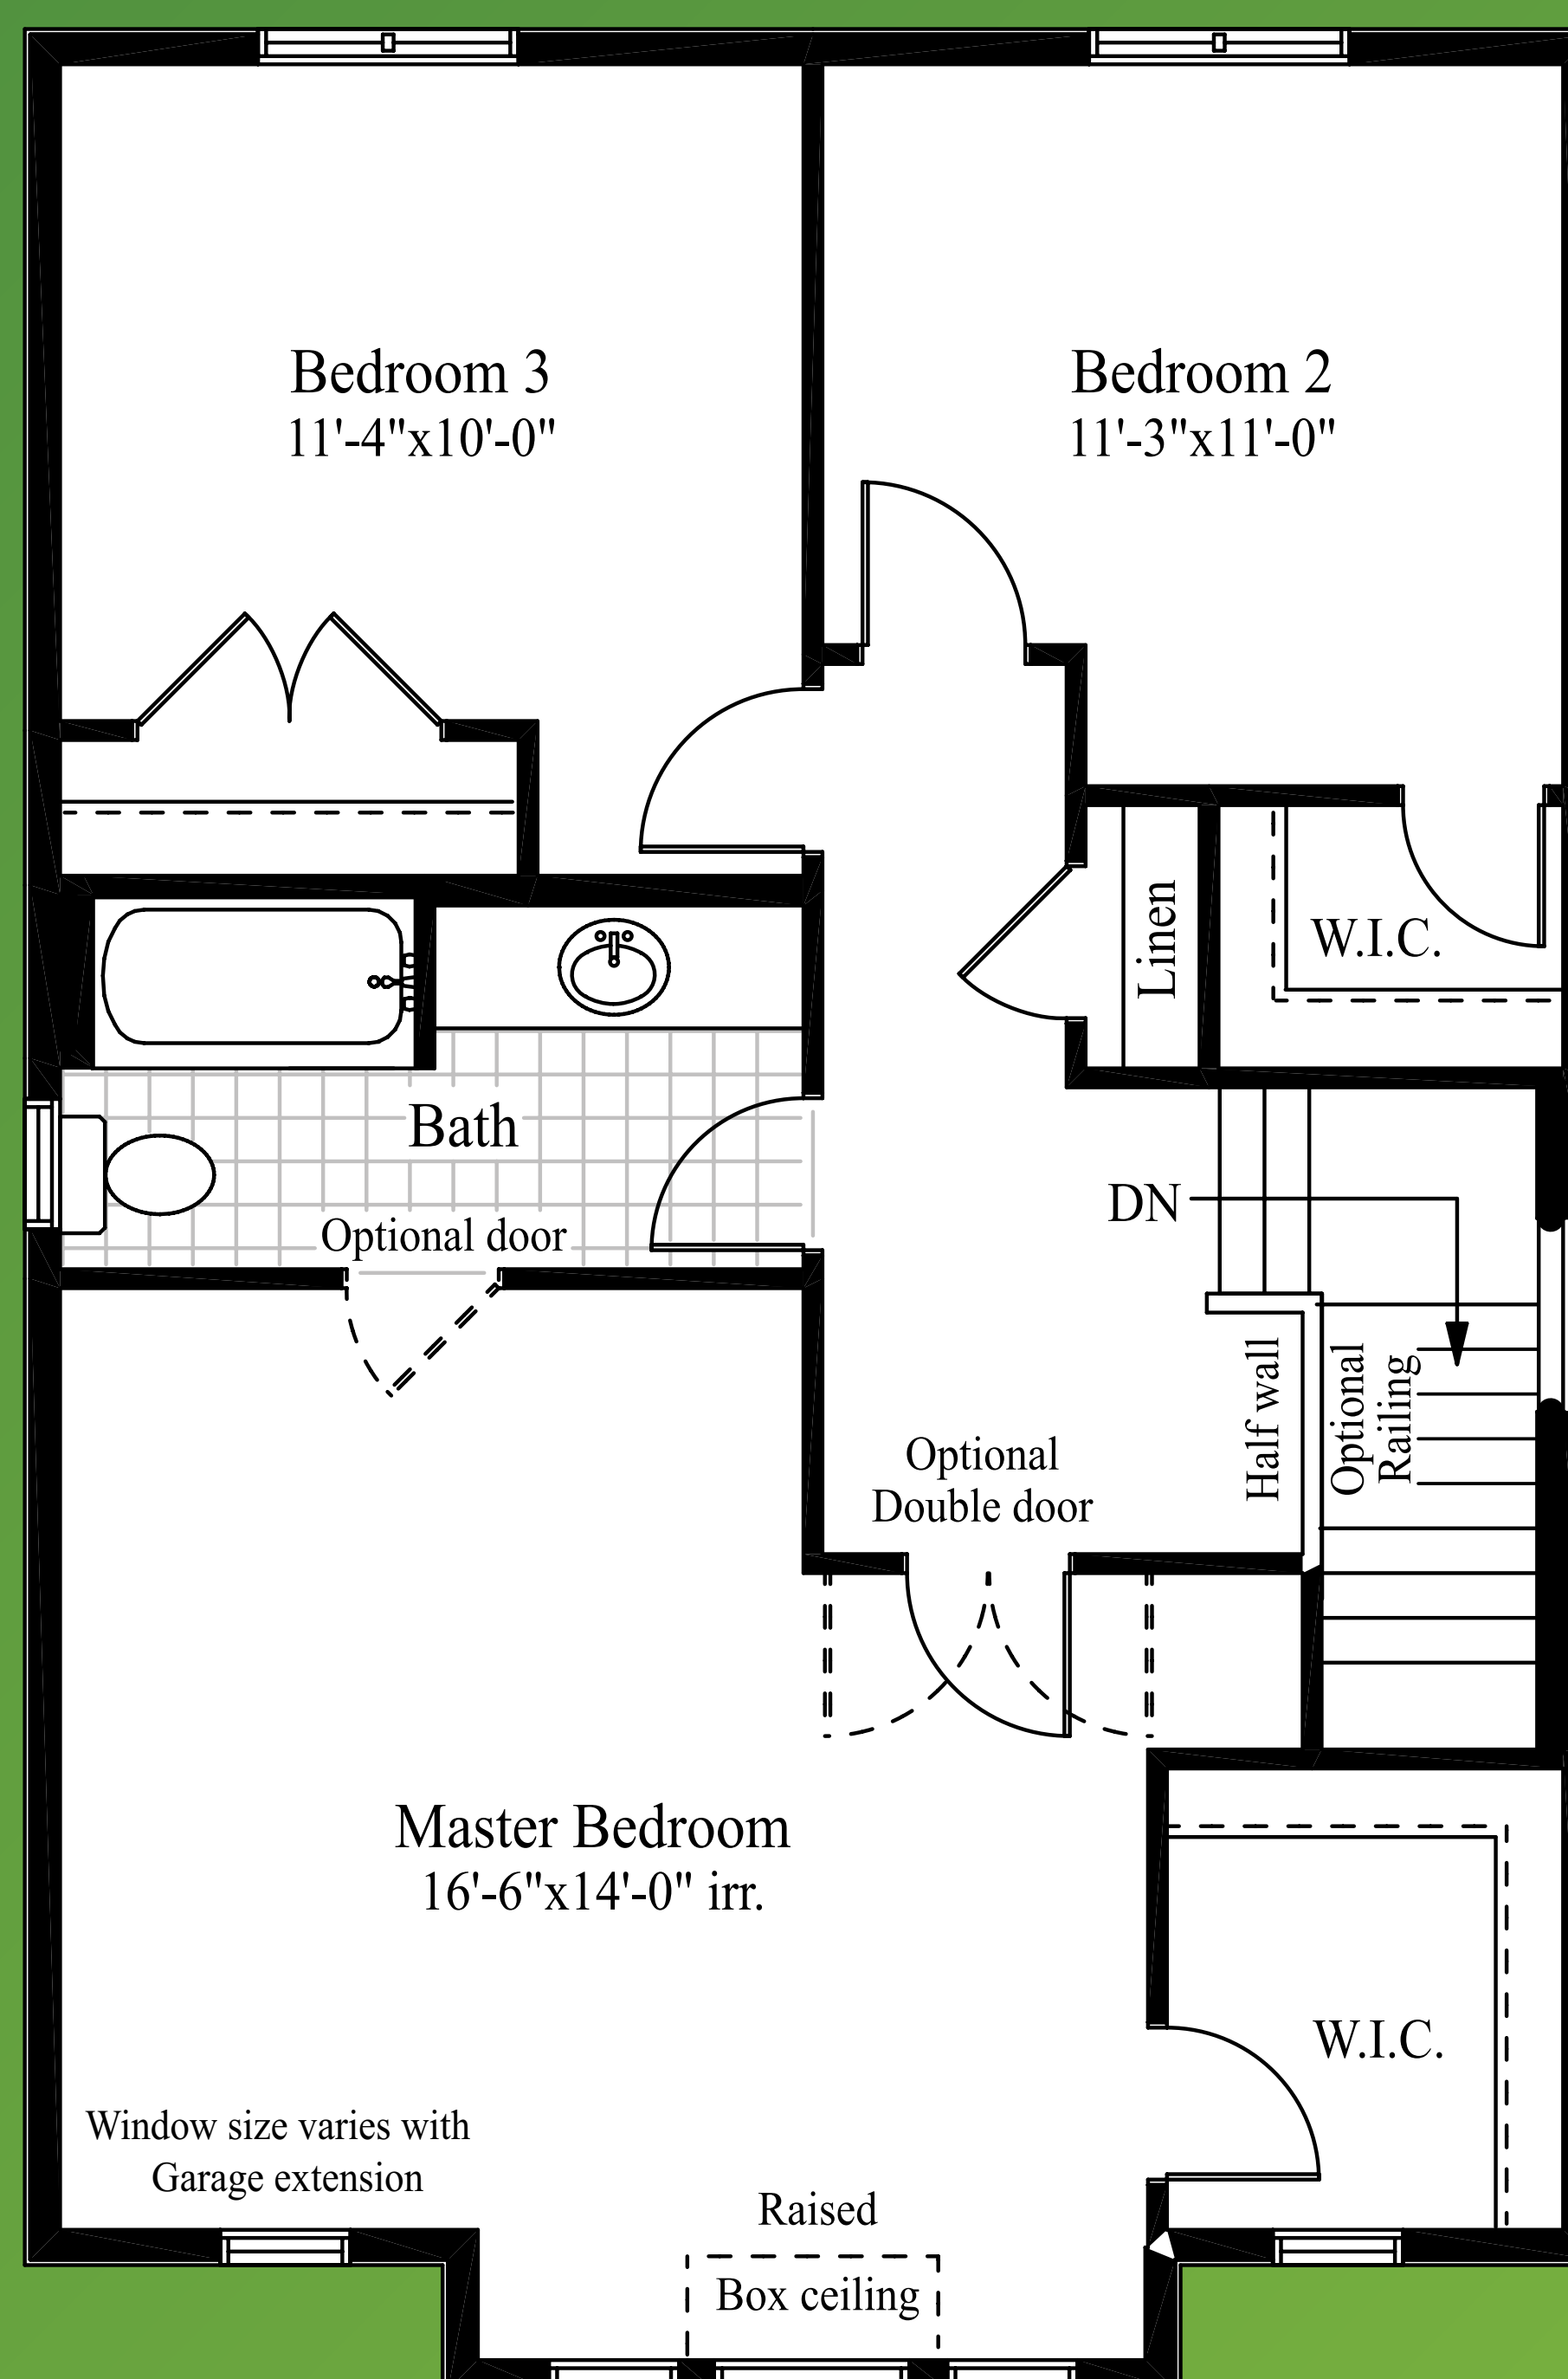

BLUESTONE - 1,545 sq.ft

ELEVATION A

MAIN FLOOR

SECOND FLOOR

OPT. SECOND FLOOR: ENSUITE 1

OPT. SECOND FLOOR: ENSUITE 2