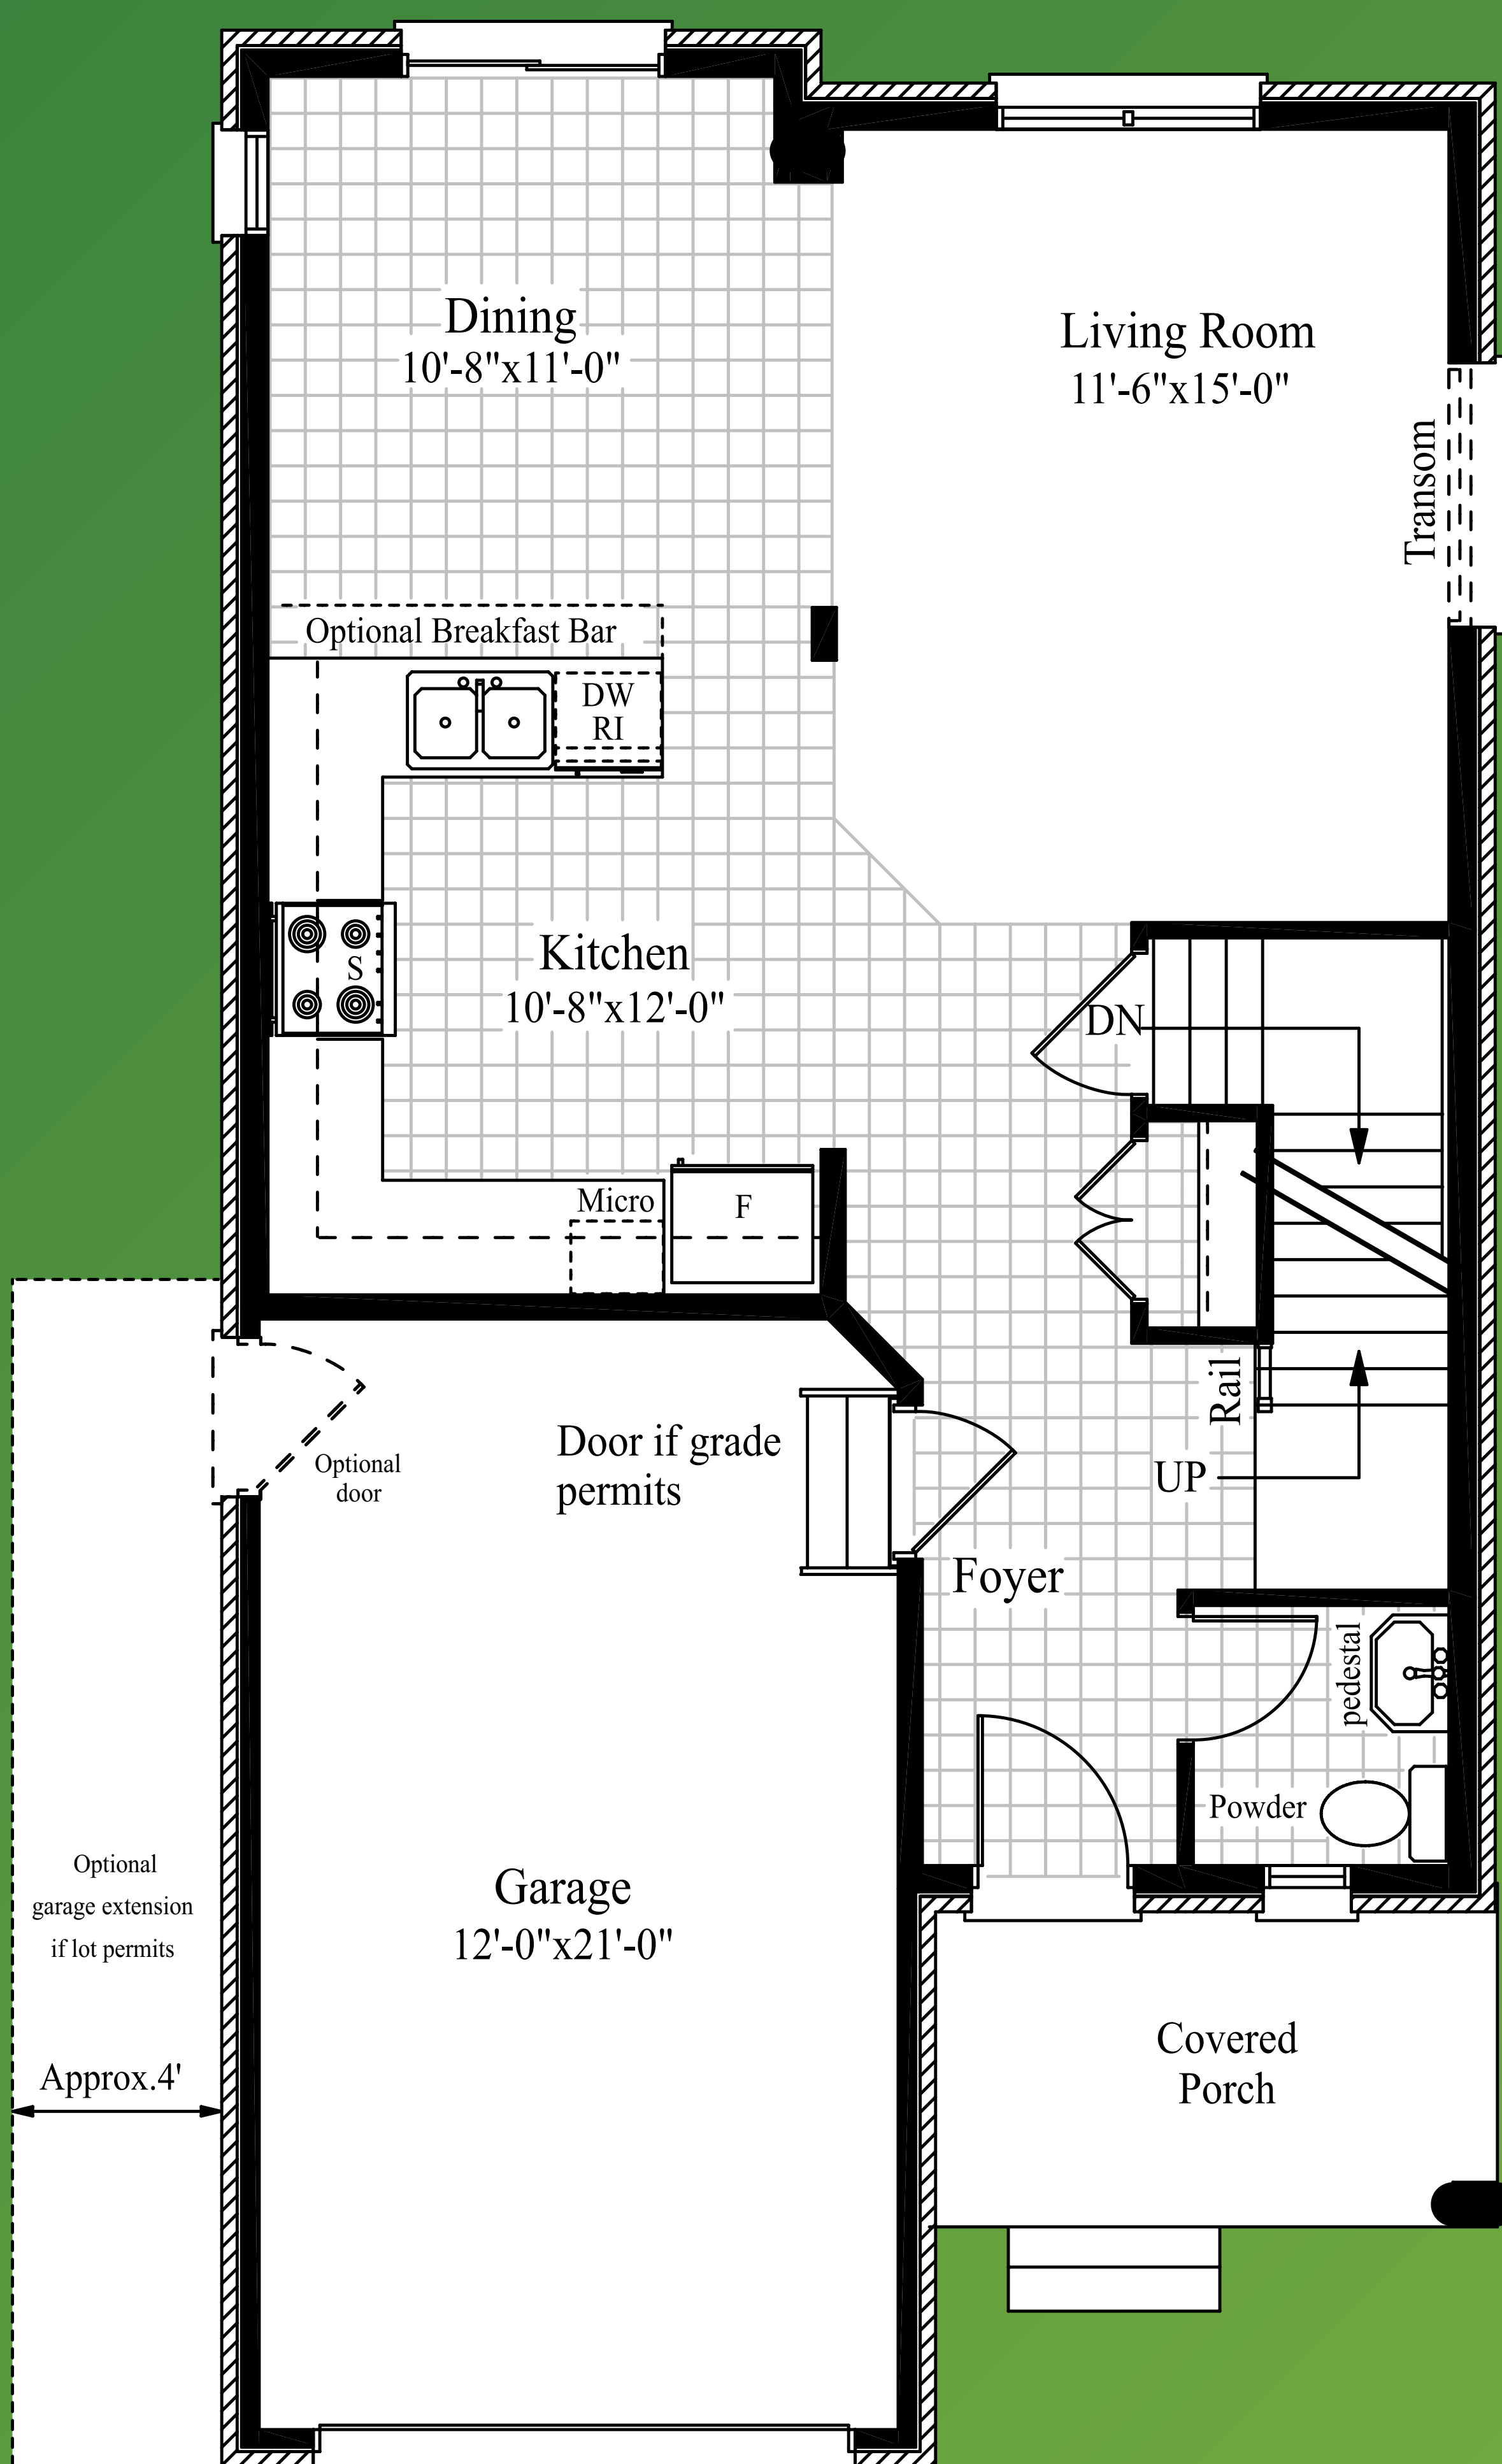

BLUESTONE - 1,545 sq.ft

ELEVATION A

MAIN FLOOR

SECOND FLOOR

OPT. SECOND FLOOR: ENSUITE 1

OPT. SECOND FLOOR: ENSUITE 2